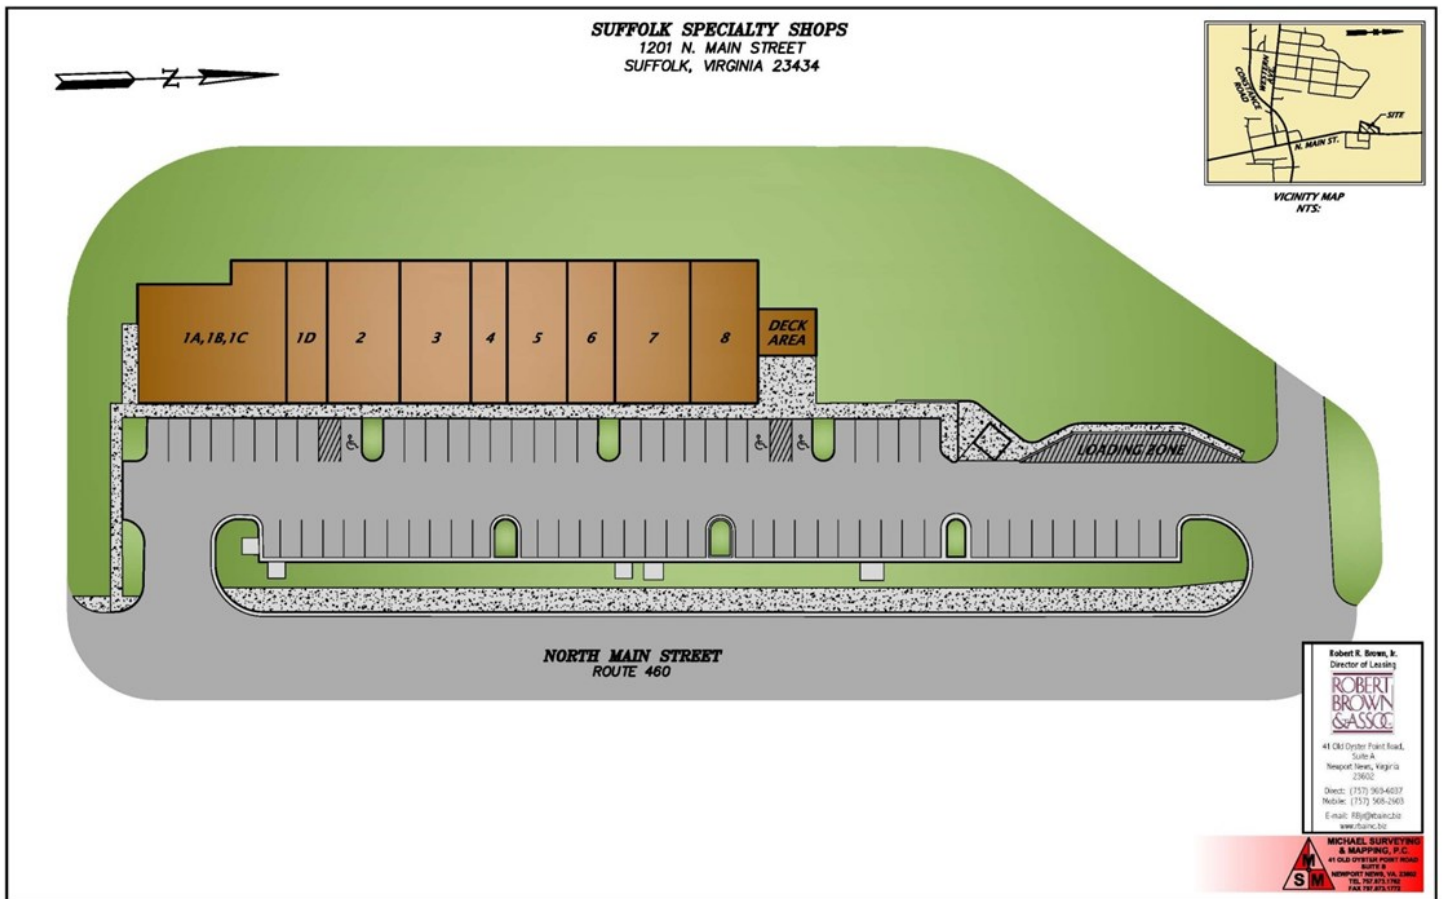

## Suffolk Specialty Shops Tenants

100-A	America's Best	3,200 sf
100-B	The Nail Salon	1,200 sf
200	WingStop	1,800 sf
300	Tropical Smoothie	1,800 sf
400	Main Street Cleaners	900 sf
500	GameStop	1,500 sf
600	Great Clips	1,200 sf
700	Firehouse Subs	1,900 sf
800	Sunday's Tanning	1,600 sf
	<b>Total GLA</b>	<b>15,200 sf</b>
	Wells Fargo ATM	kiosk