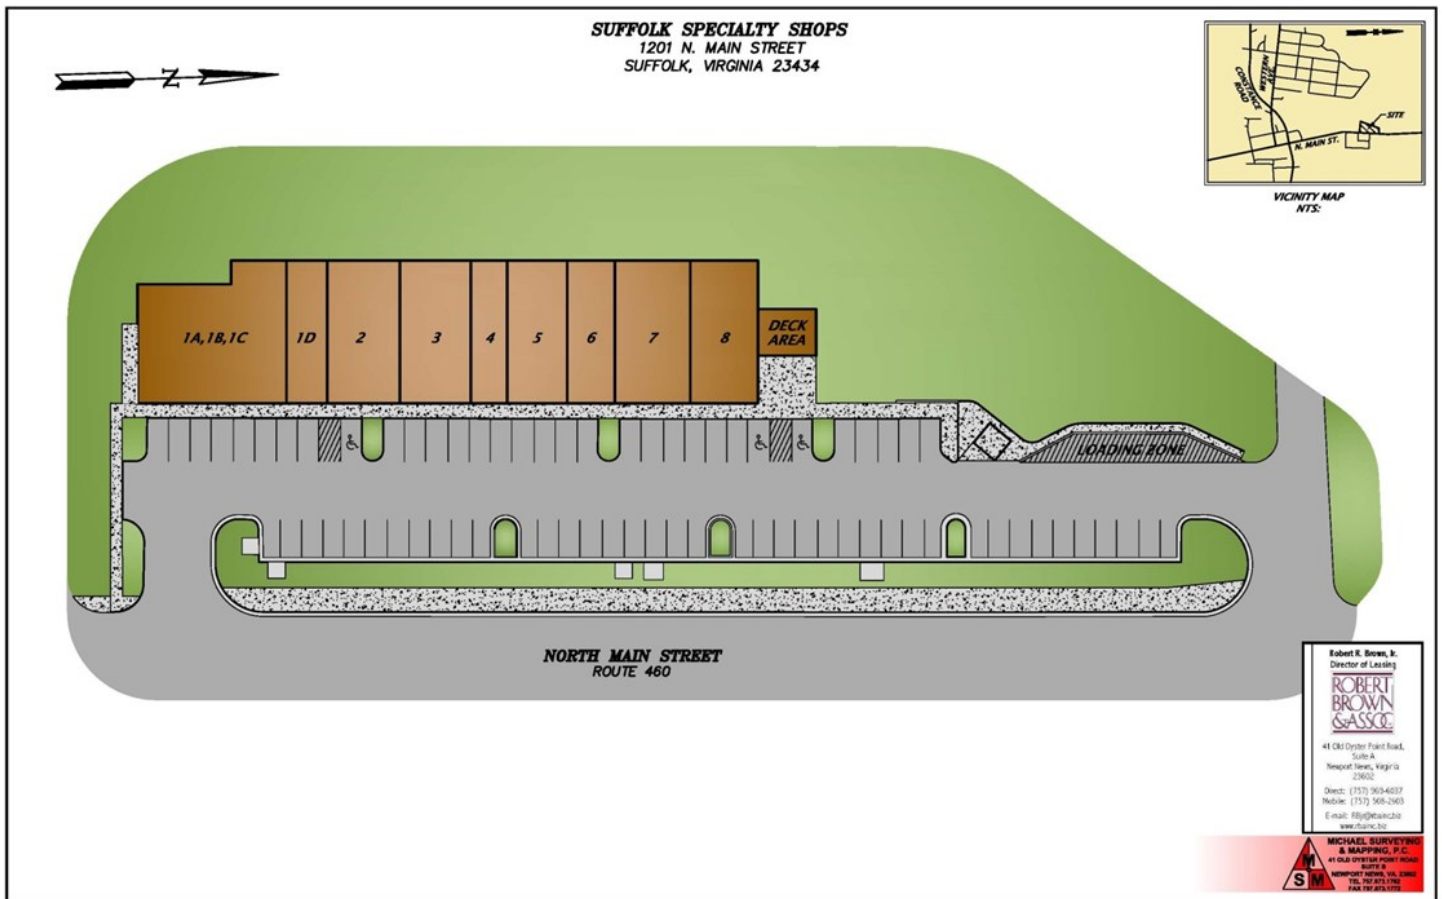

Suffolk Specialty Shops Tenants

100-A	America's Best	3,200 sf
100-D	The Nail Salon	1,200 sf
200	WingStop	1,800 sf
300	Tropical Smoothie	1,800 sf
400	Main Street Cleaners	900 sf
500	GameStop	1,500 sf
600	Great Clips	1,200 sf
700	Firehouse Subs	1,900 sf
800	Sunday's Tanning	1,600 sf
	Total GLA	15,200 sf
	Wells Fargo ATM	kiosk

The information supplied herein is from sources deemed reliable. It is provided without any representation, warranty or guarantee, expressed or implied, as to its accuracy. Prospective Tenants should conduct an independent investigation and verification of all matters deemed to be material.